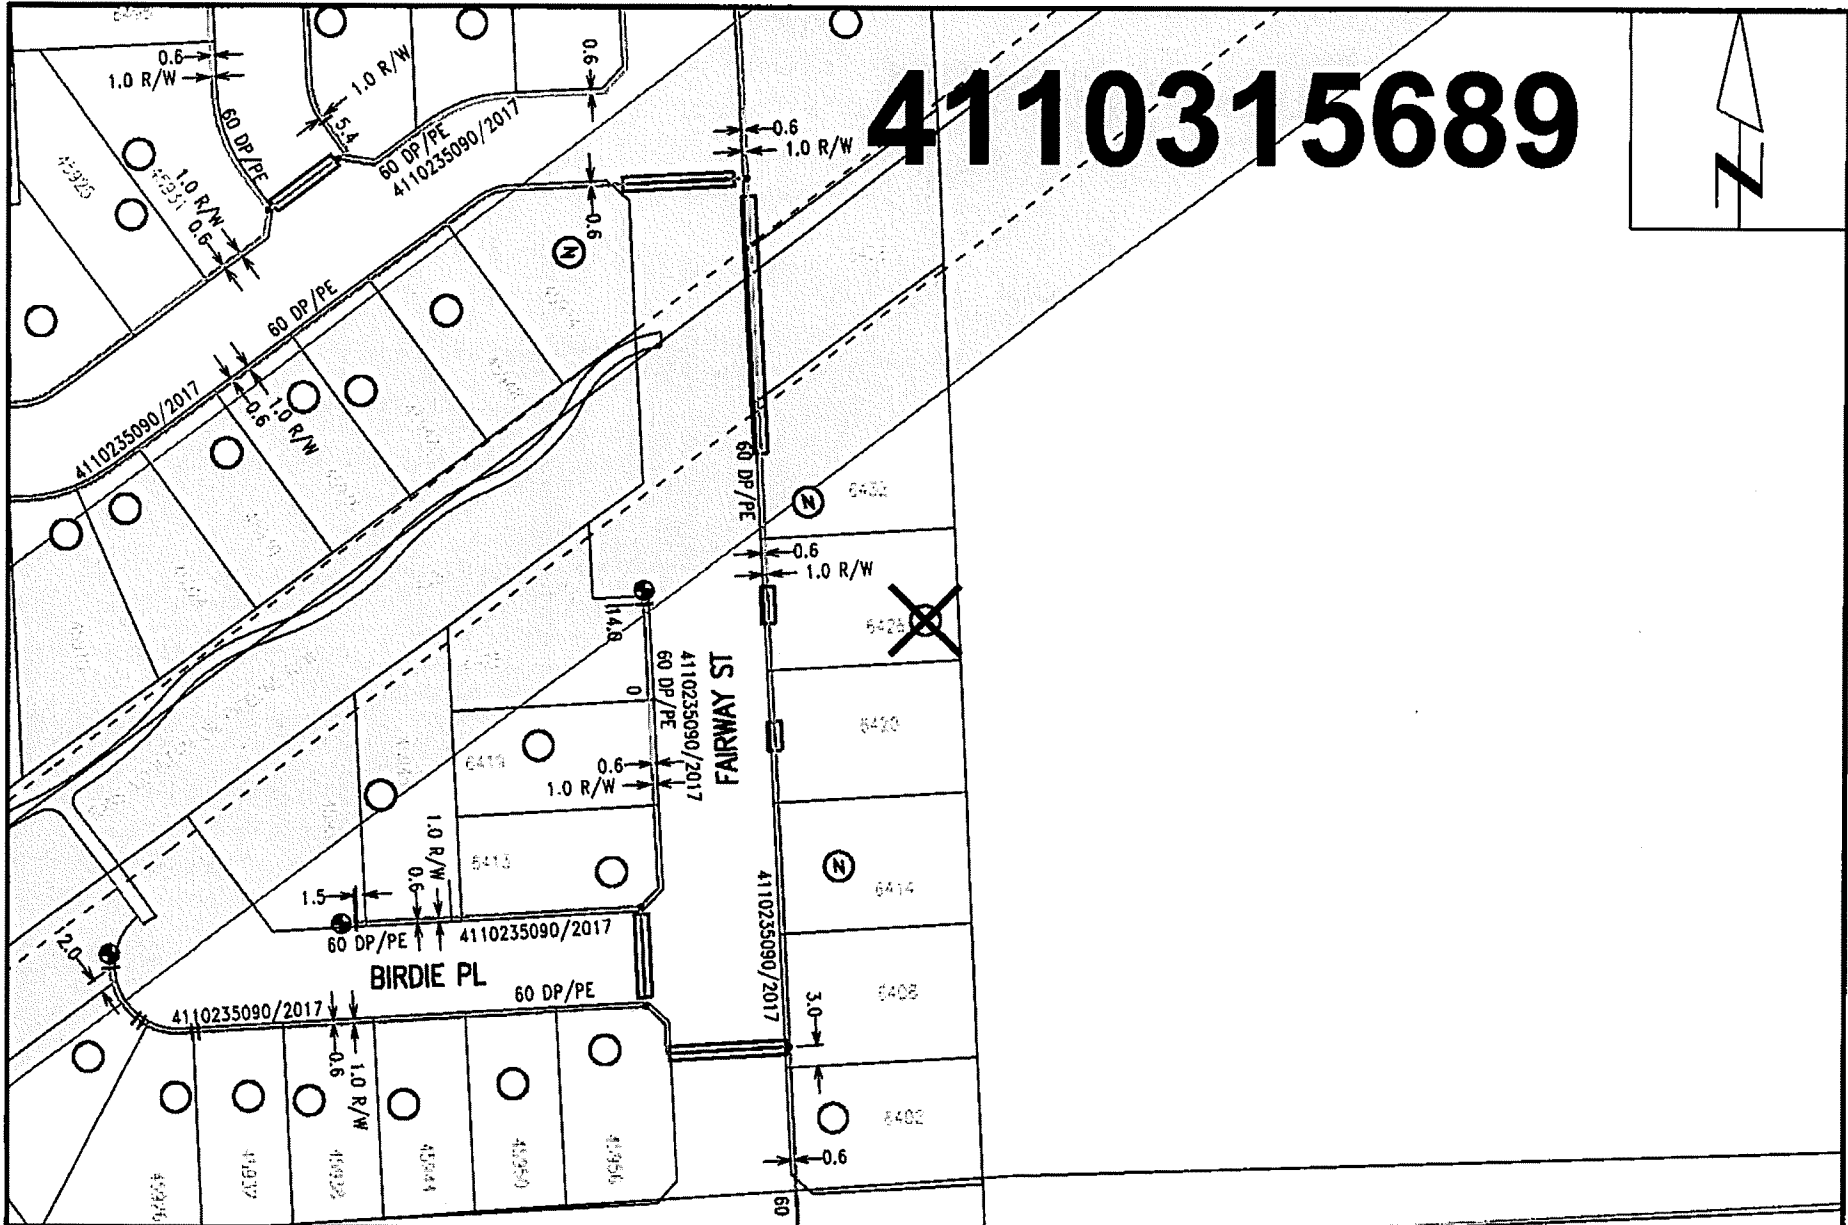

# 4110315689

**Nearest Intersection: Birdie Pl and Fairway St.**  
**Distance from lot to intersection is 54 meters (60 degrees South of West).**  
**View Scale: 1:1000**

**6426 Fairway St, Chilliwack**  
Order #: 31048961 Prem #: 10102028 City Limits: Chilliwack  
X: 1295670040.00 Y: 464333204.00 Select: autotext type 2019/01/21